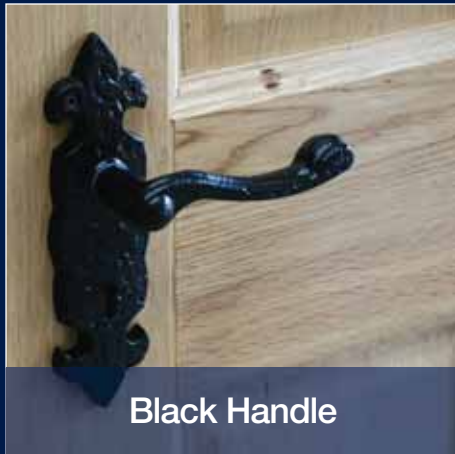

White Oak Veneer

Steamed Beech

American Cherry Veneer

Ash Veneer

Red Oak Veneer

Woodgrain Range

- Quality moulded panel lacings
- White base coated laces

All our Woodgrain door kits are available in 30 and 60 minute fire rating

Four panel Woodgrain

Six panel Woodgrain

Pine Range

“An impressive range of interior clear pine doors in traditional and contemporary styles”

- Manufactured from clear pine and over-veneered timber components
- Dowel and glued construction

Not available in fire rating

Four panel Woodgrain

Six panel knotty Woodgrain

Oak Range

“A range of high quality oak veneered period doors in traditional designs including glazed styles”

- High quality Oak veneered doors
- Naturally presented ready for finishing on site
- Manufactured using solid timber components for additional stability
- Raised and fielded panels with timber and lace veneer construction

All Flush doors available in FD30 and FD60 specifications

Four panel Somerset Oak

Six panel Somerset Oak

Door Furniture

“A range of handles and hinges to compliment any door”

“These illustrations are a small selection of our door furniture range. Talk to us about any specific requirements you have”