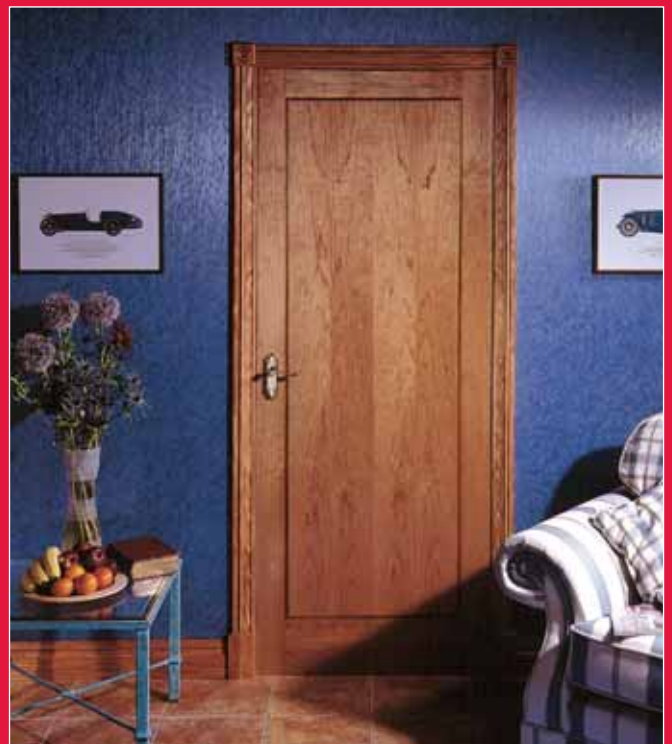

making homes reality!
pre-hung door kits

relax...
your in safe hands!

Pre-hung Door Units

When it comes to installing internal doors in your new home or development why not consider pre-hung internal door unit from Clarke Homes and save yourself time and labour.

Innova range

- Stile and rail effect veneer faced hush doors
- Inlaid real wood panel designs
- Fully lace lacquered
- Timber edge lipping
- All doors available in FD30 and FD60 rating

White Oak Door Set