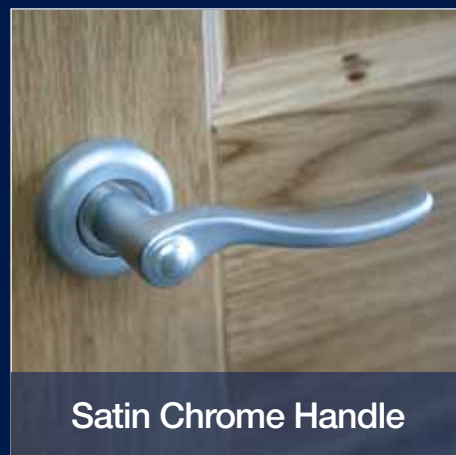

Not available in fire rating

Four panel Woodgrain

Six panel knotty Woodgrain

Oak Range

“A range of high quality oak veneered period doors in traditional designs including glazed styles”

- High quality Oak veneered doors
- Naturally presented ready for finishing on site
- Manufactured using solid timber components for additional stability
- Raised and fielded panels with timber and lace veneer construction

All Flush doors available in FD30 and FD60 specifications

Four panel Somerset Oak

Six panel Somerset Oak

Door Furniture

“A range of handles and hinges to compliment any door”

“These illustrations are a small selection of our door furniture range. Talk to us about any specific requirements you have”