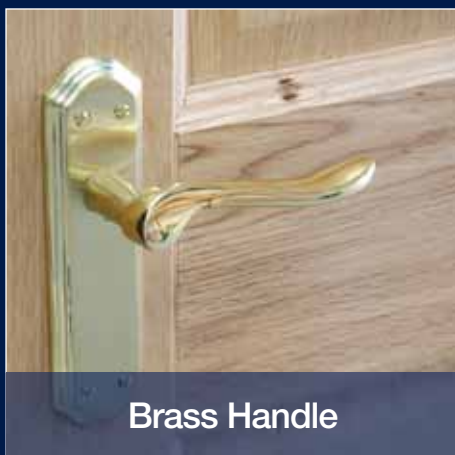

Not available in fire rating

Four panel Woodgrain

Six panel knotty Woodgrain

Oak Range

“A range of high quality oak veneered period doors in traditional designs including glazed styles”

- High quality Oak veneered doors
- Naturally presented ready for finishing on site
- Manufactured using solid timber components for additional stability
- Raised and fielded panels with timber and lace veneer construction

All Flush doors available in FD30 and FD60 specifications

Four panel Somerset Oak

Six panel Somerset Oak

Door Furniture

“A range of handles and hinges to compliment any door”

“These illustrations are a small selection of our door furniture range. Talk to us about any specific requirements you have”